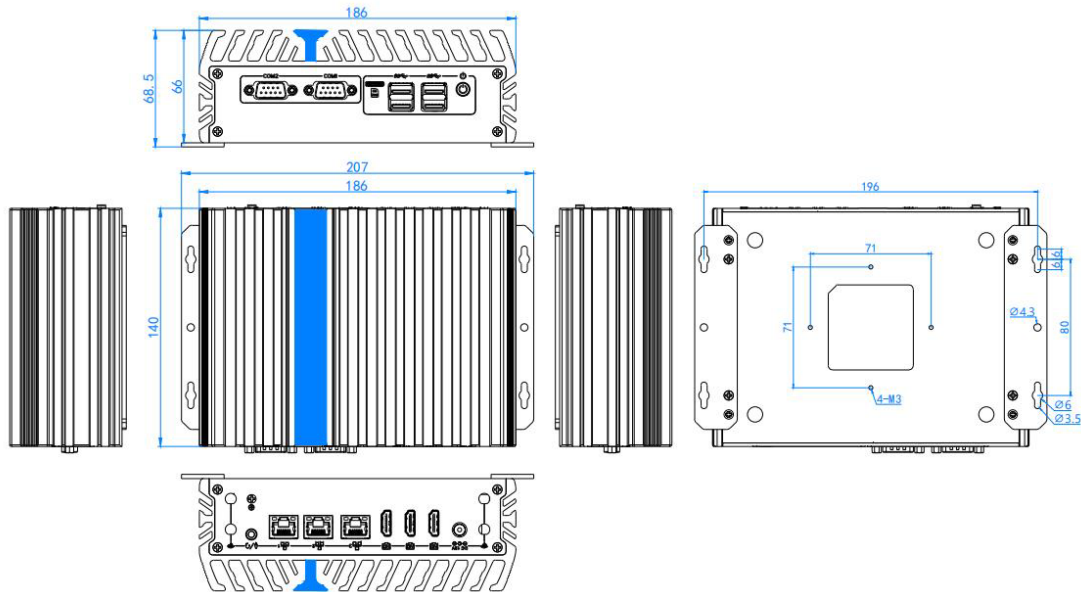

INDATECH®

Accessories Included:

- WALL + VESA Mount Kit
- Power Adapter 12V @60W + Power Cable

Compatible OS:

MS WINDOWS (64bit)

- Windows 10
- **Windows 10 Enterprise LTSC (IoT)**
- Windows 11
- Windows 11 Enterprise LTSC (IoT)

LINUX *

- CentOS 8
- Debian 10
- Fedora 34
- Ubuntu 20.04 LTS
- pfSense 2.4.4

* Linux distributions tested with the IPC.

Order Code:

B04 - 27C - SILVER - I3-1215U - RXX - SSDXXX

RAM	R08	(8 GB)	STORAGE	SSD (2,5")	M2D/SSD128
	R16	(16 GB)		MSD (mSATA)	M2D/SSD256
	R32	(32 GB)		M2D (M.2)	Other on Request

*All product information may subject to change without prior notice.

*The rights of all brand names, product names and trademarks belong to their respective owners.

SARC ITALIA SRL

Strada Albareto, 503 - 41122 Modena - ITALY
Tel. +39 059 8751076 Fax. +39 059 8751025

Website: www.indatech.it

Email: info@indatech.it

Copyright © 2024 INDATECH. All rights reserved.