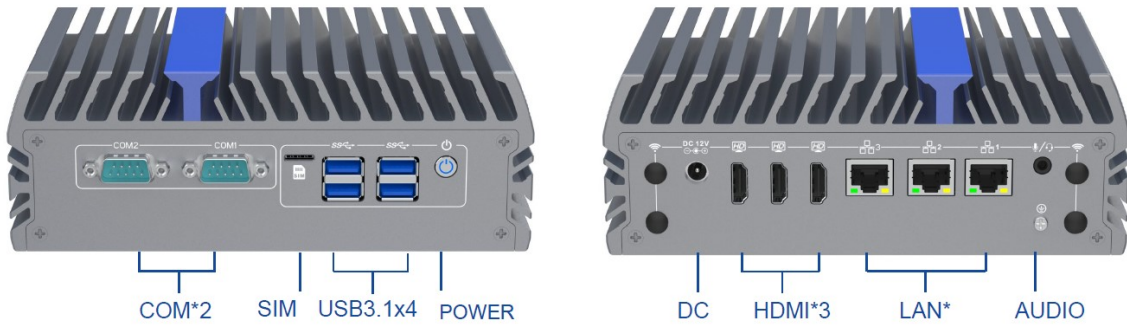

INDATECH®

Accessories Included:

- WALL + VESA Mount Kit
- Power Adapter 12V @60W + Power Cable

Compatible OS:

MS WINDOWS (64bit)

- Windows 10
- **Windows 10 Enterprise LTSC (IoT)**
- Windows 11
- Windows 11 Enterprise LTSC (IoT)

LINUX *

- CentOS 8
- Debian 10
- Fedora 34
- Ubuntu 20.04 LTS
- pfSense 2.4.4

* Linux distributions tested with the IPC.

Order Code:

B04 - 27C - SILVER - I3-1215U - RXX - SSDXXX

RAM	R08	(8 GB)	STORAGE	SSD (2,5")	M2D/SSD128
	R16	(16 GB)		MSD (mSATA)	M2D/SSD256
	R32	(32 GB)		M2D (M.2)	Other on Request

*All product information may subject to change without prior notice.

*The rights of all brand names, product names and trademarks belong to their respective owners.

SARC ITALIA SRL

Strada Albareto, 503 - 41122 Modena - ITALY
Tel. +39 059 8751076 Fax. +39 059 8751025

Website: www.indatech.it

Email: info@indatech.it

Copyright © 2024 INDATECH. All rights reserved.